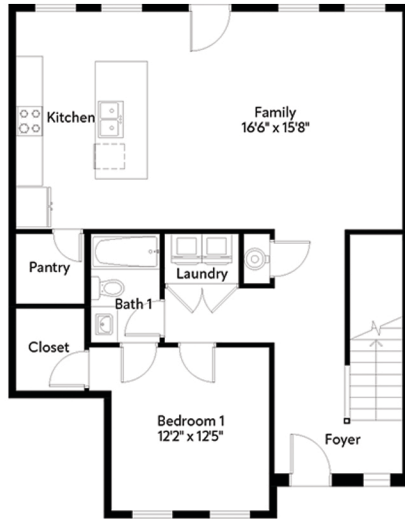

MAGNOLIA

\$349,000

1728 SQUARE FEET |  3 |  3

Lower Level

Upper Level

CHARLESTON MILLS
LUXURY TOWNHOMES

charleston-mills.com