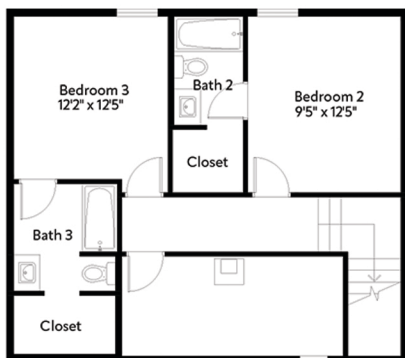

MAGNOLIA

\$349,000

1728 SQUARE FEET |  3 |  3

Lower Level

Upper Level

CHARLESTON MILLS
LUXURY TOWNHOMES

charleston-mills.com